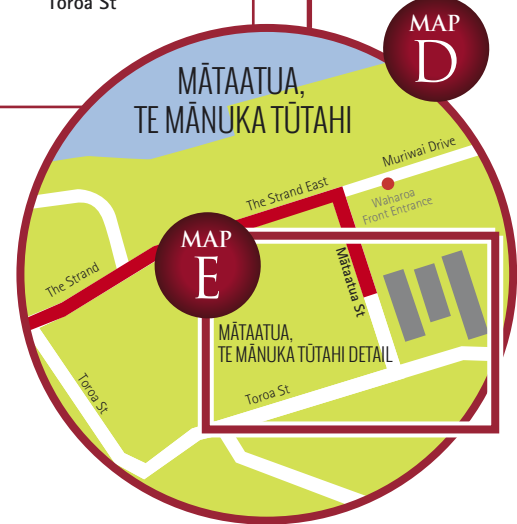

TE WHARE WĀNANGA O
AWANUIĀRANGI

GRADUATION WHAKĀTANE

HIKOI COMMENCES AT 10AM - see map C

- KEY**
- MAIN TOWN ROUTES
 - HĪKOI ROUTE

CONTACT US ON +64 7 307 1467 OR VISIT OUR WEBSITE AT WWW.WANANGA.AC.NZ

TE WHARE WĀNANGA O
AWANUIĀRANGI

GRADUATION

Registrations and Gowning, Whakatāne campus map

MAP
B

FRANCIS STREET

MACALISTER STREET

REGISTRATION & GOWNING

SERVICE LANE

CONTACT US ON +64 7 307 1467 OR VISIT OUR WEBSITE AT WWW.WANANGA.AC.NZ

GRADUATION

Gown and Town Hikoi Procession Route

10am with Hikoi - Assemble at Mitchell Park Reserve

TE WHARE WĀNANGA O
AWANUIĀRANGI

GRADUATION

Gown and Town Hīkoi Route to Te Mānuka Tūtahi marae

GRADUATION

Gown and Town Hīkoi Route and marae layout

Mātaatua whare, Te Mānuka Tūtahi marae