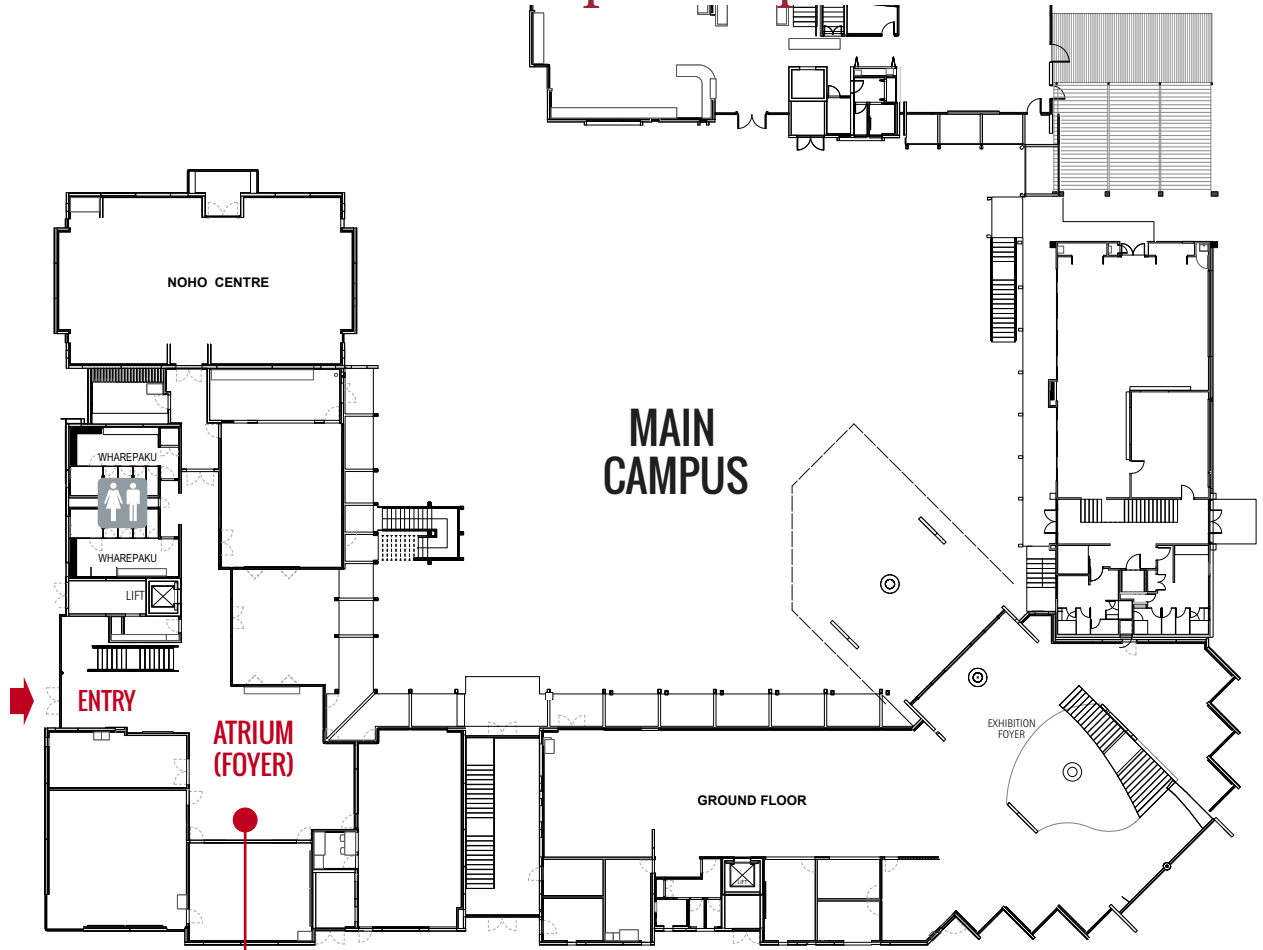

GRADUATION

Registrations and Gowning, Whakatāne campus map

MAP
B

FRANCIS STREET

MACALISTER STREET

REGISTRATION & GOWNING

SERVICE LANE

CONTACT US ON +64 7 307 1467 OR VISIT OUR WEBSITE AT WWW.WANANGA.AC.NZ