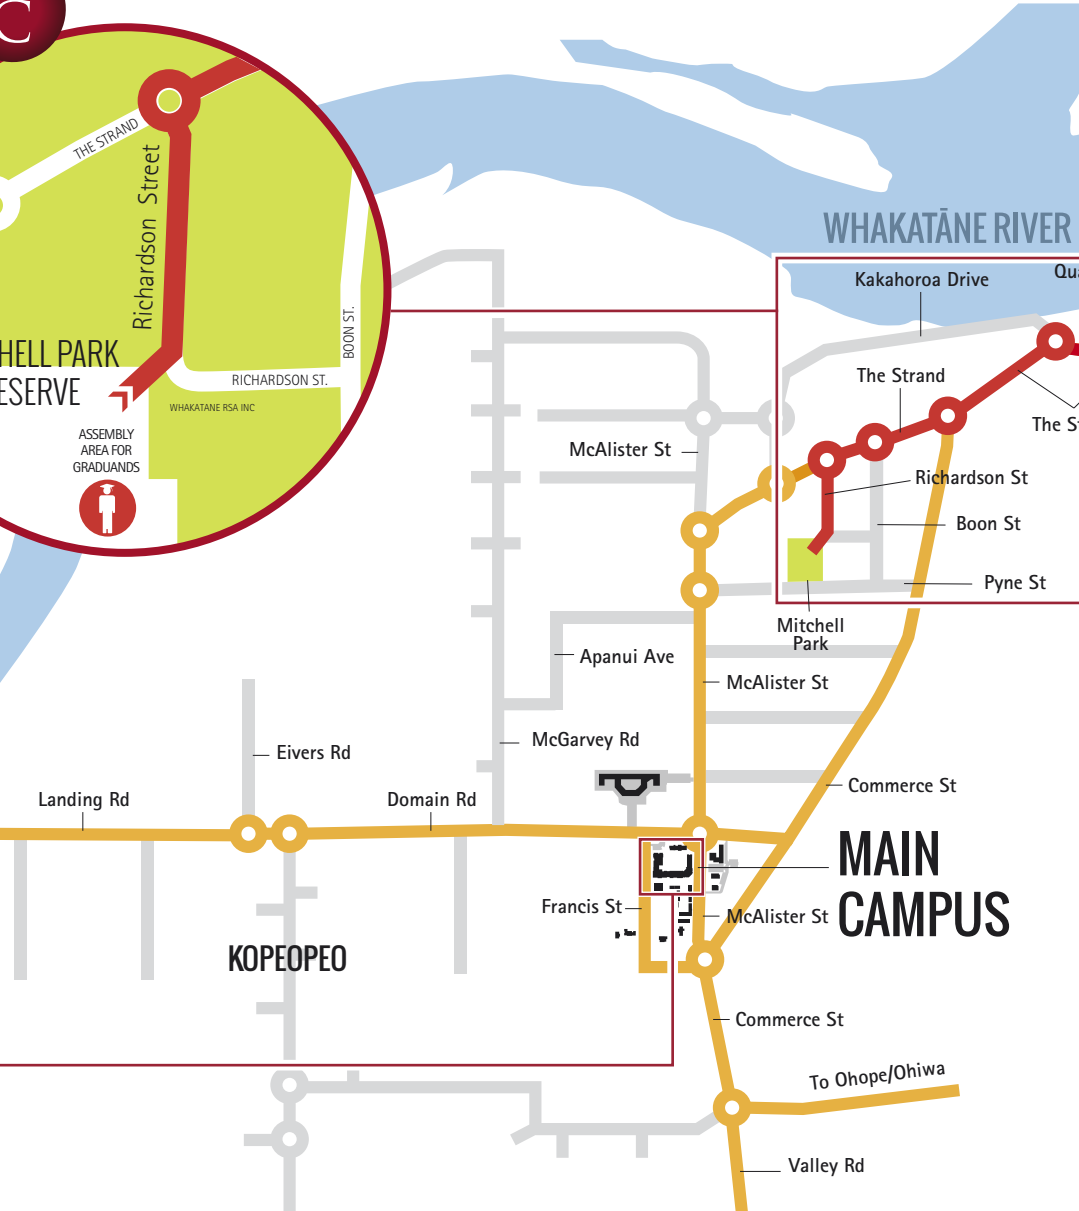

TE WHARE WĀNANGA O
AWANUIĀRANGI

GRADUATION WHAKĀTANE

HIKOI COMMENCES AT 10AM - see map C

- KEY**
- MAIN TOWN ROUTES
 - HĪKOI ROUTE

CONTACT US ON +64 7 307 1467 OR VISIT OUR WEBSITE AT WWW.WANANGA.AC.NZ

TE WHARE WĀNANGA O
AWANUIĀRANGI

GRADUATION

Registrations and Gowning, Whakatāne campus map

MAP
B

FRANCIS STREET

MACALISTER STREET

REGISTRATION & GOWNING

SERVICE LANE

CONTACT US ON +64 7 307 1467 OR VISIT OUR WEBSITE AT WWW.WANANGA.AC.NZ

GRADUATION

Gown and Town Hikoi Procession Route

10am with Hikoi - Assemble at Mitchell Park Reserve

TE WHARE WĀNANGA O
AWANUIĀRANGI

GRADUATION

Gown and Town Hīkoi Route to Te Mānuka Tūtahi marae

GRADUATION

Gown and Town Hīkoi Route and marae layout

Mātaatua whare, Te Mānuka Tūtahi marae