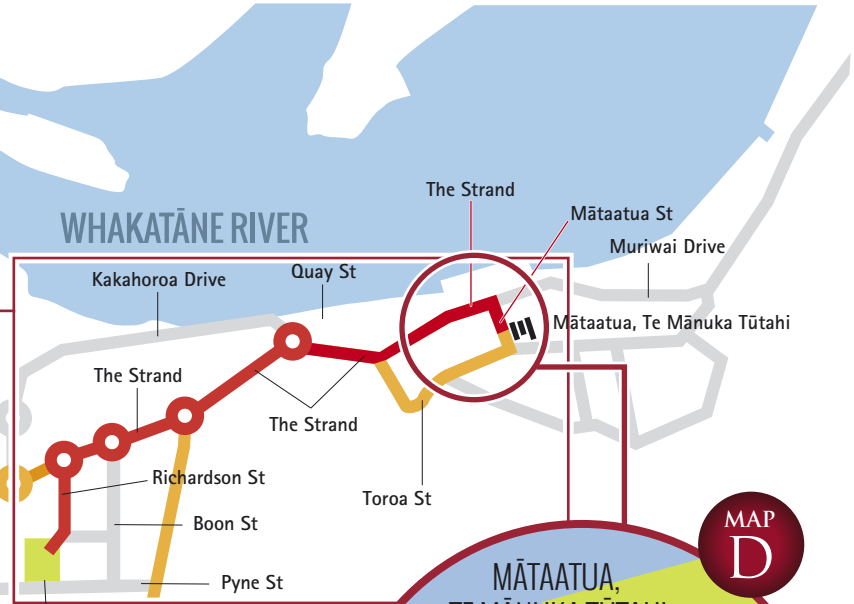

TE WHARE WĀNANGA O
AWANUIĀRANGI

GRADUATION WHAKĀTANE

HIKOI COMMENCES AT 10AM - see map C

- KEY**
- MAIN TOWN ROUTES
 - HĪKOI ROUTE

CONTACT US ON +64 7 307 1467 OR VISIT OUR WEBSITE AT WWW.WANANGA.AC.NZ

TE WHARE WĀNANGA O
AWANUIĀRANGI

GRADUATION

Registrations and Gowning, Whakatāne campus map

MAP
B

FRANCIS STREET

MACALISTER STREET

REGISTRATION & GOWNING

SERVICE LANE

CONTACT US ON +64 7 307 1467 OR VISIT OUR WEBSITE AT WWW.WANANGA.AC.NZ

GRADUATION

Gown and Town Hikoi Procession Route

10am with Hikoi - Assemble at Mitchell Park Reserve

TE WHARE WĀNANGA O
AWANUIĀRANGI

GRADUATION

Gown and Town Hīkoi Route to Te Mānuka Tūtahi marae

GRADUATION

Gown and Town Hīkoi Route and marae layout

Mātaatua whare, Te Mānuka Tūtahi marae