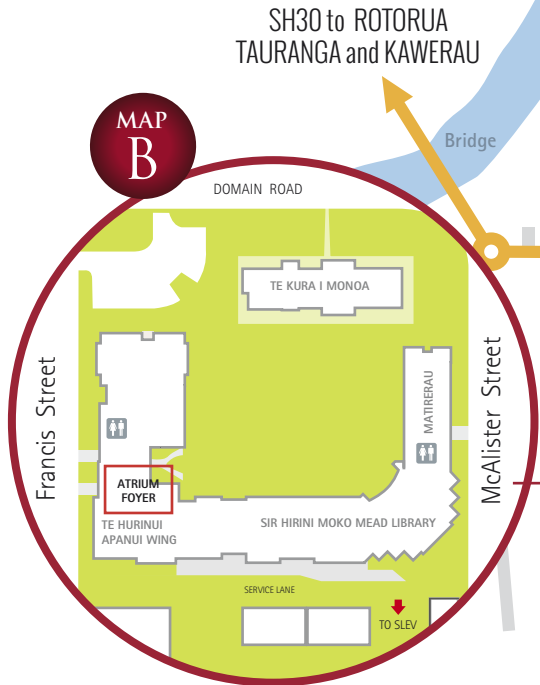

TE WHARE WĀNANGA O
AWANUIĀRANGI

GRADUATION WHAKĀTANE

HIKOI COMMENCES AT 10AM - see map C

- KEY**
- MAIN TOWN ROUTES
 - HĪKOI ROUTE

CONTACT US ON +64 7 307 1467 OR VISIT OUR WEBSITE AT WWW.WANANGA.AC.NZ

TE WHARE WĀNANGA O
AWANUIĀRANGI

GRADUATION

Registrations and Gowning, Whakatāne campus map

MAP
B

FRANCIS STREET

MACALISTER STREET

REGISTRATION & GOWNING

SERVICE LANE

CONTACT US ON +64 7 307 1467 OR VISIT OUR WEBSITE AT WWW.WANANGA.AC.NZ

GRADUATION

Gown and Town Hikoi Procession Route

10am with Hikoi - Assemble at Mitchell Park Reserve

TE WHARE WĀNANGA O
AWANUIĀRANGI

GRADUATION

Gown and Town Hīkoi Route to Te Mānuka Tūtahi marae

GRADUATION

Gown and Town Hīkoi Route and marae layout

Mātaatua whare, Te Mānuka Tūtahi marae