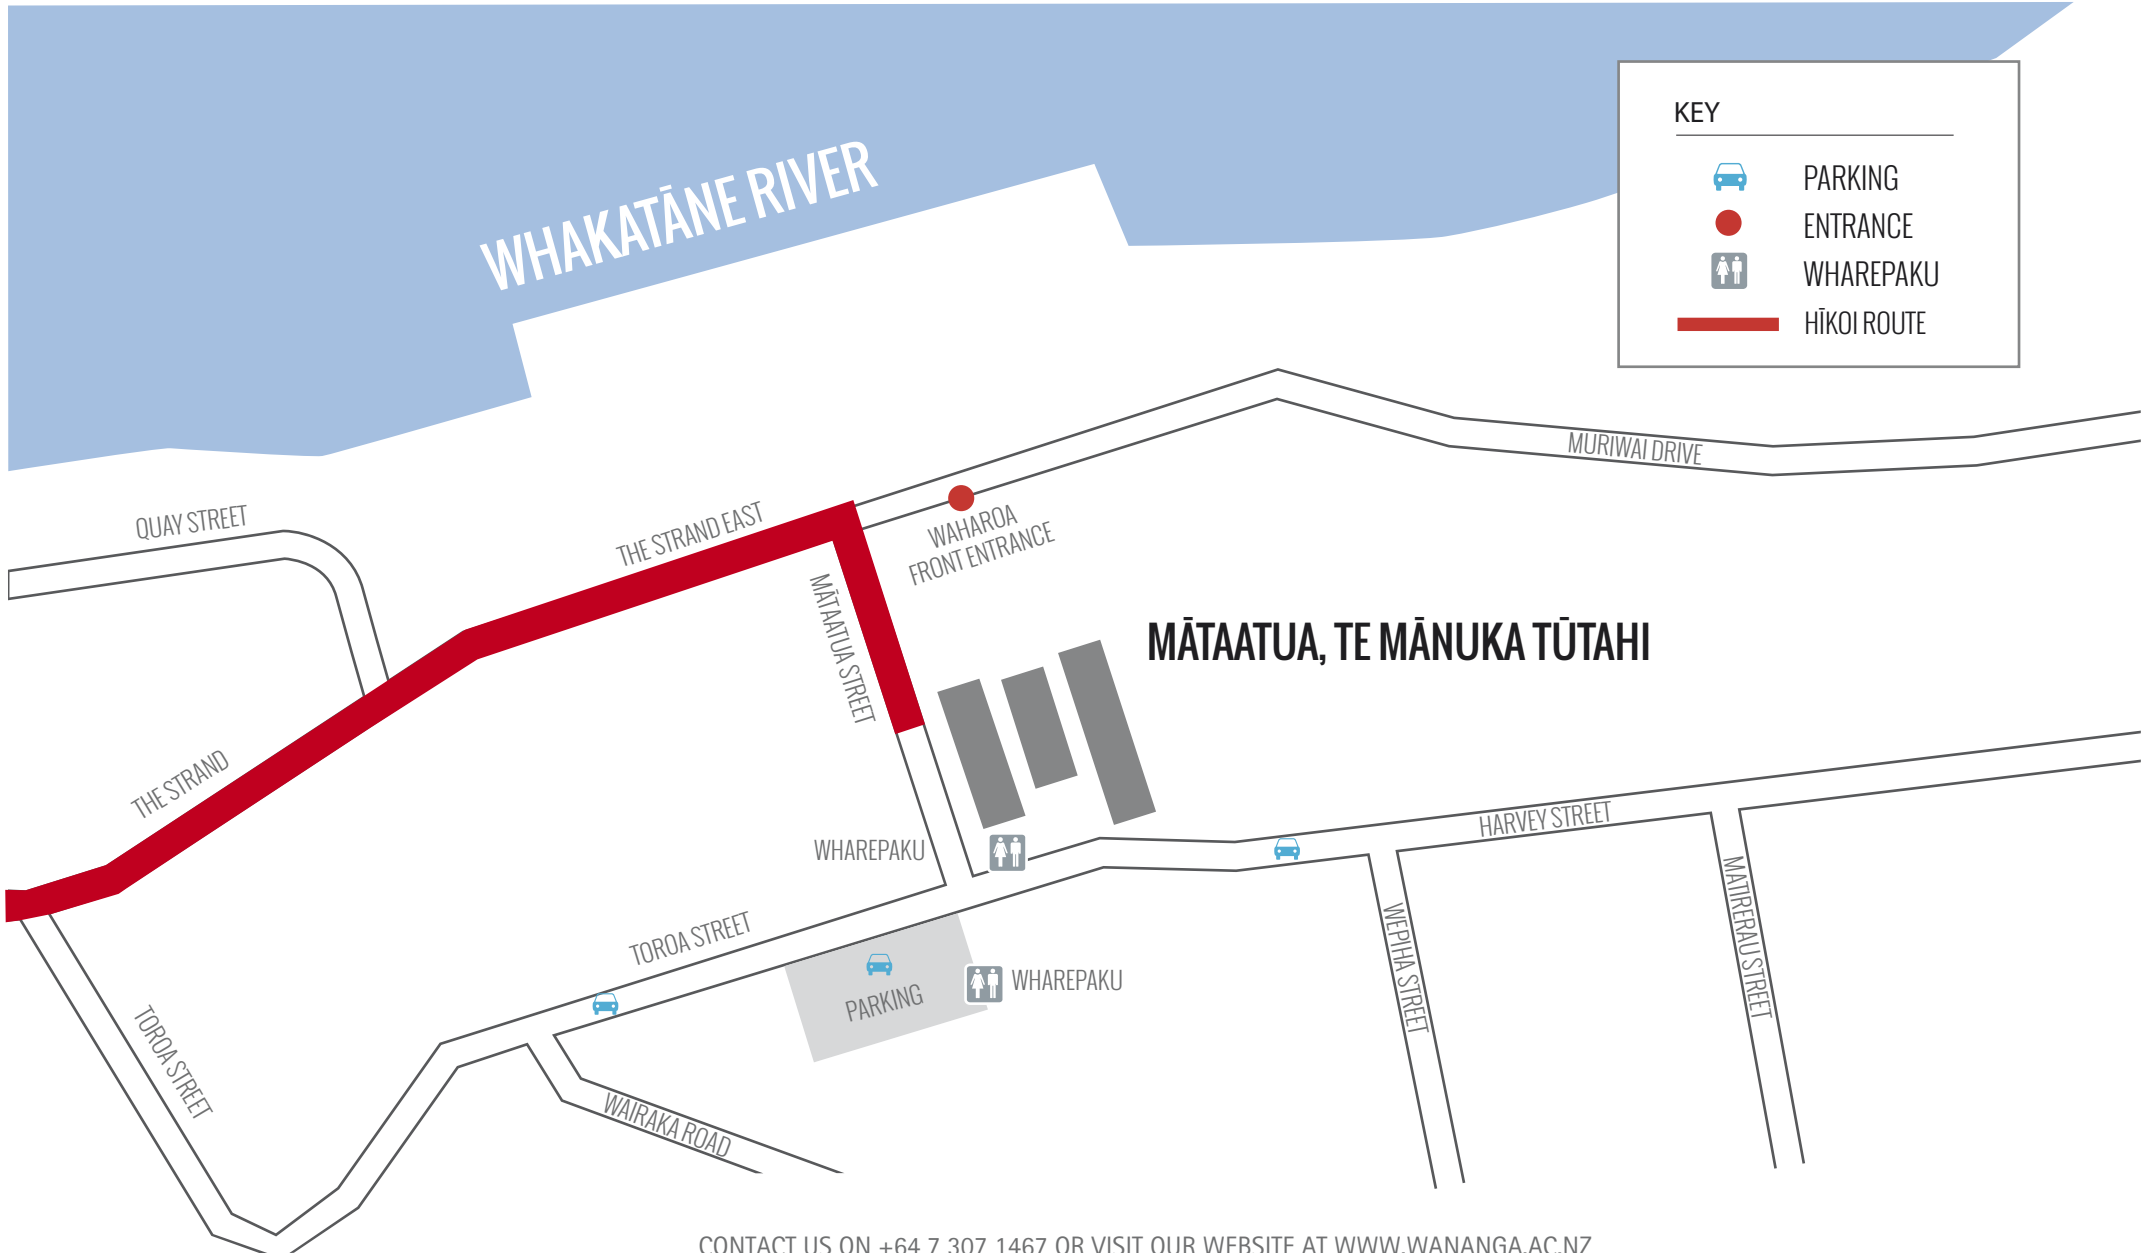

TE WHARE WĀNANGA O
AWANUIĀRANGI

GRADUATION WHAKĀTANE

HIKOI COMMENCES AT 10AM - see map C

- KEY**
- MAIN TOWN ROUTES
 - HĪKOI ROUTE

CONTACT US ON +64 7 307 1467 OR VISIT OUR WEBSITE AT WWW.WANANGA.AC.NZ

TE WHARE WĀNANGA O
AWANUIĀRANGI

GRADUATION

Registrations and Gowning, Whakatāne campus map

MAP
B

FRANCIS STREET

MACALISTER STREET

REGISTRATION & GOWNING

SERVICE LANE

CONTACT US ON +64 7 307 1467 OR VISIT OUR WEBSITE AT WWW.WANANGA.AC.NZ

GRADUATION

Gown and Town Hikoi Procession Route

10am with Hikoi - Assemble at Mitchell Park Reserve

TE WHARE WĀNANGA O
AWANUIĀRANGI

GRADUATION

Gown and Town Hīkoi Route to Te Mānuka Tūtahi marae

GRADUATION

Gown and Town Hīkoi Route and marae layout

Mātaatua whare, Te Mānuka Tūtahi marae